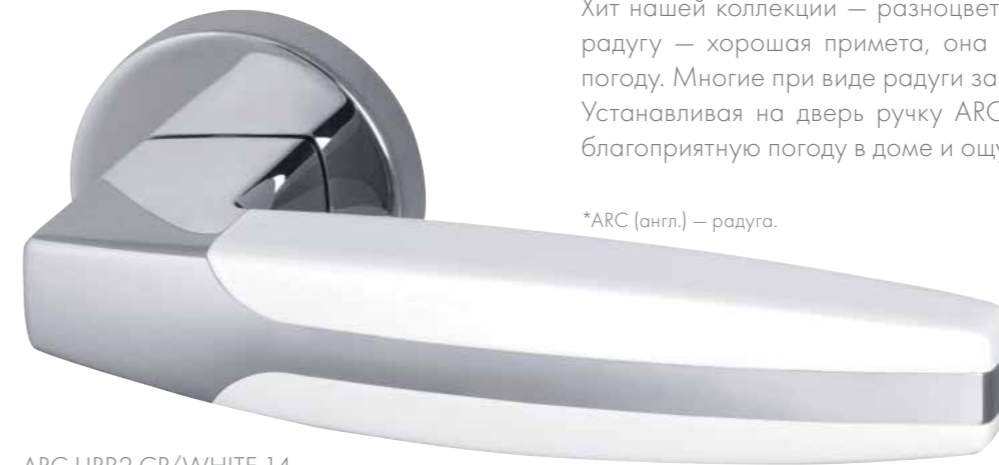

ARC

Хит нашей коллекции — разноцветная, как радуга, ручка ARC*. Увидеть радугу — хорошая примета, она предвещает конец ненастья и ясную погоду. Многие при виде радуги загадывают желание. Устанавливая на дверь ручку ARC, вы создаете хорошее настроение, благоприятную погоду в доме и ощущение комфорта.

*ARC (англ.) — радуга.

ARC URB2 CP/WHITE-14
Хром/белый